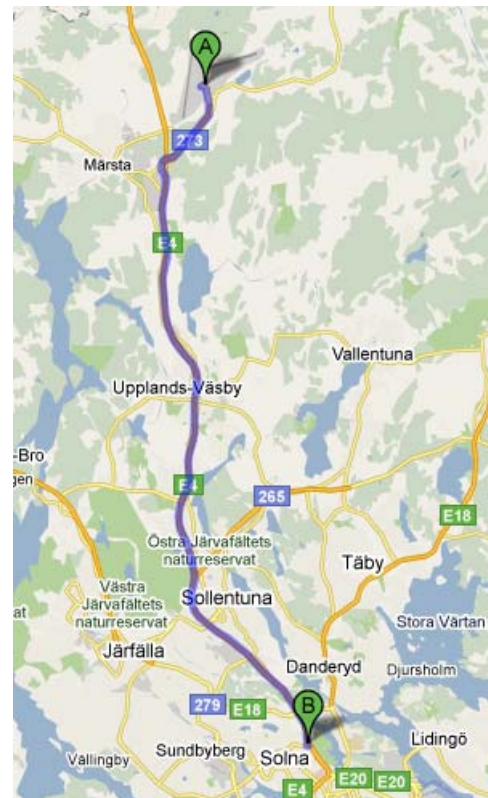

HFIA summer 2010 meeting

Location: ÅF head office, Frösundaleden 2, Stockholm, Sweden

Date: Friday 20 August

Side view of ÅF head office

Aerial view of ÅF head office

The ÅF head office is located in Solna just north of Stockholm City adjacent to the road connecting Arlanda International airport with the Stockholm City centre

The 37 km long trip takes approximately 26 minutes

Stockholm-Arlanda Airport, Sweden

1. Head **west** 400 m
2. At the roundabout, take the **2nd** exit 300 m
3. Continue straight onto **Arlandavägen** 600 m
4. Continue onto **Route 273** 3.7 km
5. Take the exit onto **E4** toward **Stockholm** 31.0 km
6. Take exit **167** toward **Sundbyberg** 350 m
7. Turn **right** at **Frösundaleden** 110 m
8. **Frösundaleden** 52 m
At the roundabout, take the **1st** exit and stay on
Destination will be on the right

Frösundaleden 2, 169 70 Solna Municipality, Sweden

By Rail

From the Central Railway Station (Stockholms Central, T-Centralen) the trip takes approximately 10 minutes

Take **commuter train 36** from Stockholms central towards Märsta.

By Air from Bromma city airport

The 8 km long trip takes approximately 18 minutes

Bromma Airport
168 67 Stockholm urban area, Sweden

- 1 Head **southwest** on **Attundavägen** toward **Lillängsgatan** 63 m
- 2 Take the 1st **right** onto **Lillängsgatan** 150 m
- 3 Take the 2nd **left** onto **Doktor Abrahams Väg** 900 m
- 4 Turn **right** at **Bällstavägen** 2.6 km
- 5 Turn **right** at **Hamngatan** 600 m
- 6 Continue onto **Tritonvägen** 800 m
- 7 Continue onto **Frösundaleden**
Go through 2 roundabouts 2.5 km
- 8 **Frösundaleden** 96 m
At the roundabout, take the **3rd** exit and stay on
Destination will be on the right